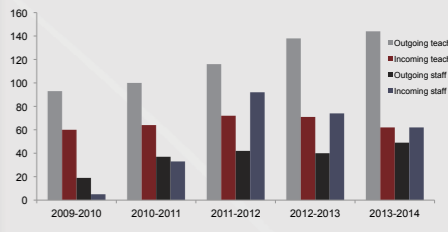

Erasmus code: HU BUDAPE01
Institutional Erasmus+ Coordinator: Enikő ACSAI
E: erasmus@elte.hu
W: www.elte.hu/en/erasmus

FACULTY ERASMUS+ COORDINATORS

Faculty of Law Andrea ROBOTKA E: erasmus@ajk.elte.hu W: www.ajk.elte.hu	Faculty of Education and Psychology Nóra GAÁL E: erasmus@ppk.elte.hu W: www.ppk.elte.hu
Faculty of Special Education Vanda KATONA E: erasmus@barczy.elte.hu W: www.barczy.elte.hu	Faculty of Social Sciences Ivett CSÁSZÁR E: csaszarivett@tat.elte.hu W: www.tat.elte.hu
Faculty of Humanities Sándor BALACI E: balaci.sandor@btk.elte.hu W: www.btk.elte.hu	Faculty of Science Mária DEMETER E: demetermaria@teo.elte.hu W: http://ttk.elte.hu
Faculty of Informatics Anikó CSIZMAZIA E: erasmus@inf.elte.hu W: www.inf.elte.hu	Faculty of Primary and Pre-School Education Ildikó ROMANOCZKI E: international@tok.elte.hu W: www.tok.elte.hu